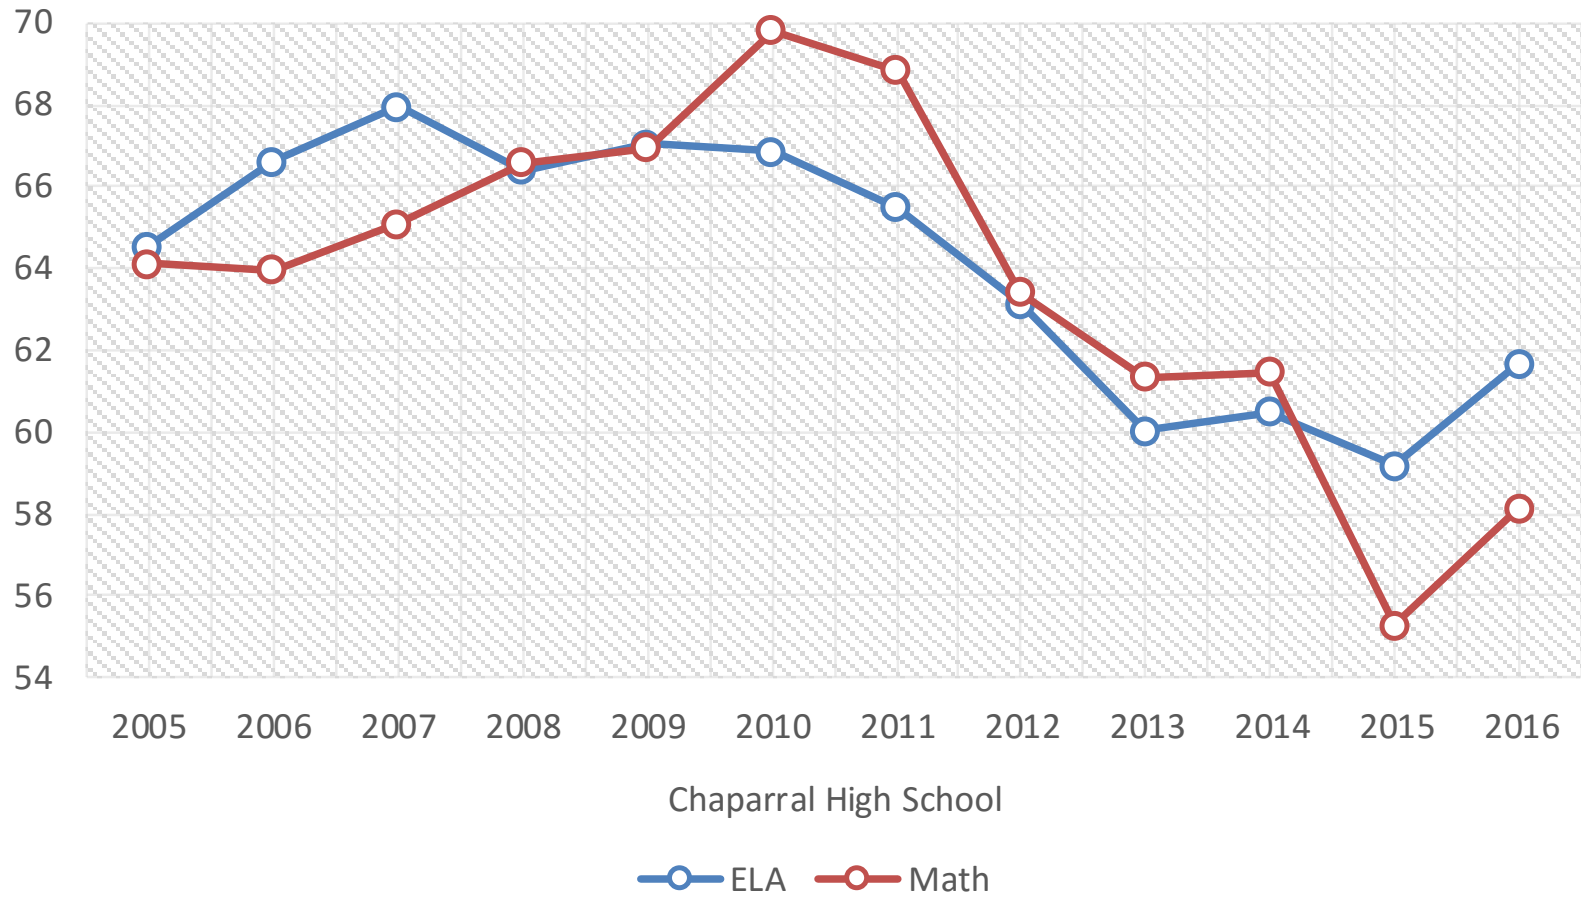

MIDDLE SCHOOL

NORMAL CURVE EQUIVALENT TRENDS 2005-2016

MIDDLE SCHOOL

NORMAL CURVE EQUIVALENT TRENDS 2005-2016

MIDDLE SCHOOL

NORMAL CURVE EQUIVALENT TRENDS 2005-2016

MIDDLE SCHOOL

NORMAL CURVE EQUIVALENT TRENDS 2005-2016

MIDDLE SCHOOL

NORMAL CURVE EQUIVALENT TRENDS 2005-2016

HIGH SCHOOL

Arcadia High School

—○— ELA —○— Math

NORMAL CURVE EQUIVALENT TRENDS 2005-2016

HIGH SCHOOL

NORMAL CURVE EQUIVALENT TRENDS 2005-2016