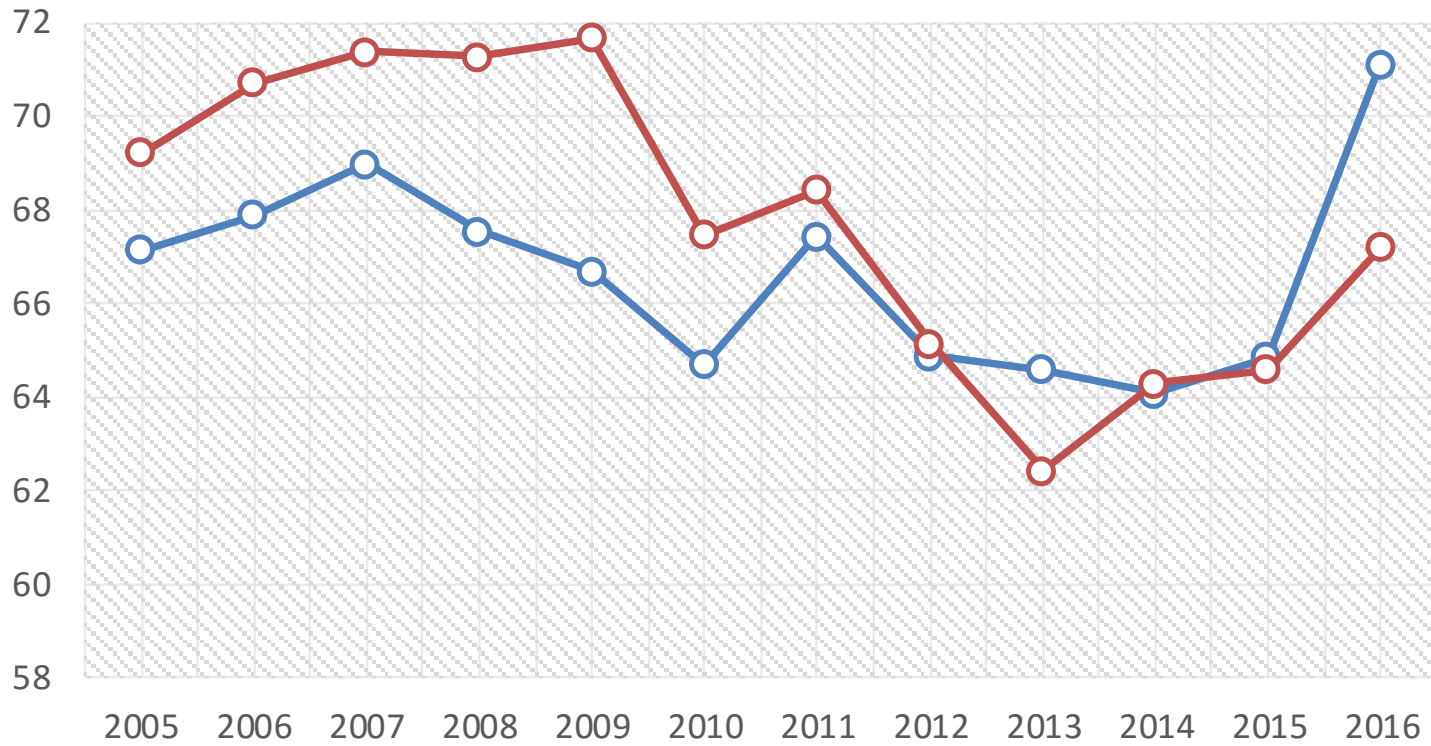

NORMAL CURVE EQUIVALENT TRENDS 2005-2016

K-5 ELEMENTARY

Cochise Elementary School

—○— ELA —○— Math