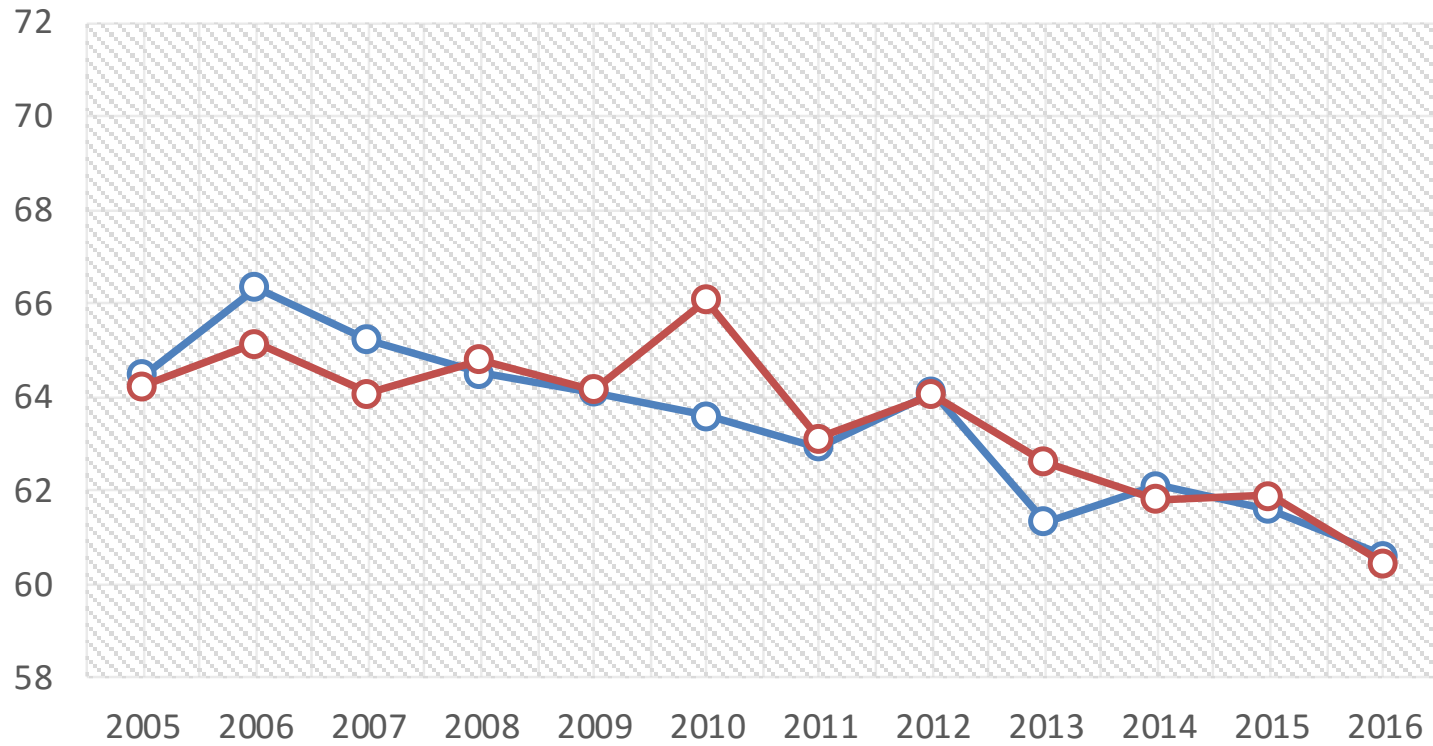

MIDDLE SCHOOL

NORMAL CURVE EQUIVALENT TRENDS 2005-2016

MIDDLE SCHOOL

NORMAL CURVE EQUIVALENT TRENDS 2005-2016

MIDDLE SCHOOL

NORMAL CURVE EQUIVALENT TRENDS 2005-2016

MIDDLE SCHOOL

NORMAL CURVE EQUIVALENT TRENDS 2005-2016

HIGH SCHOOL

Coronado High School

—○— ELA —○— Math

NORMAL CURVE EQUIVALENT TRENDS 2005-2016

HIGH SCHOOL

Desert Mountain High School

—○— ELA —○— Math

NORMAL CURVE EQUIVALENT TRENDS 2005-2016

HIGH SCHOOL