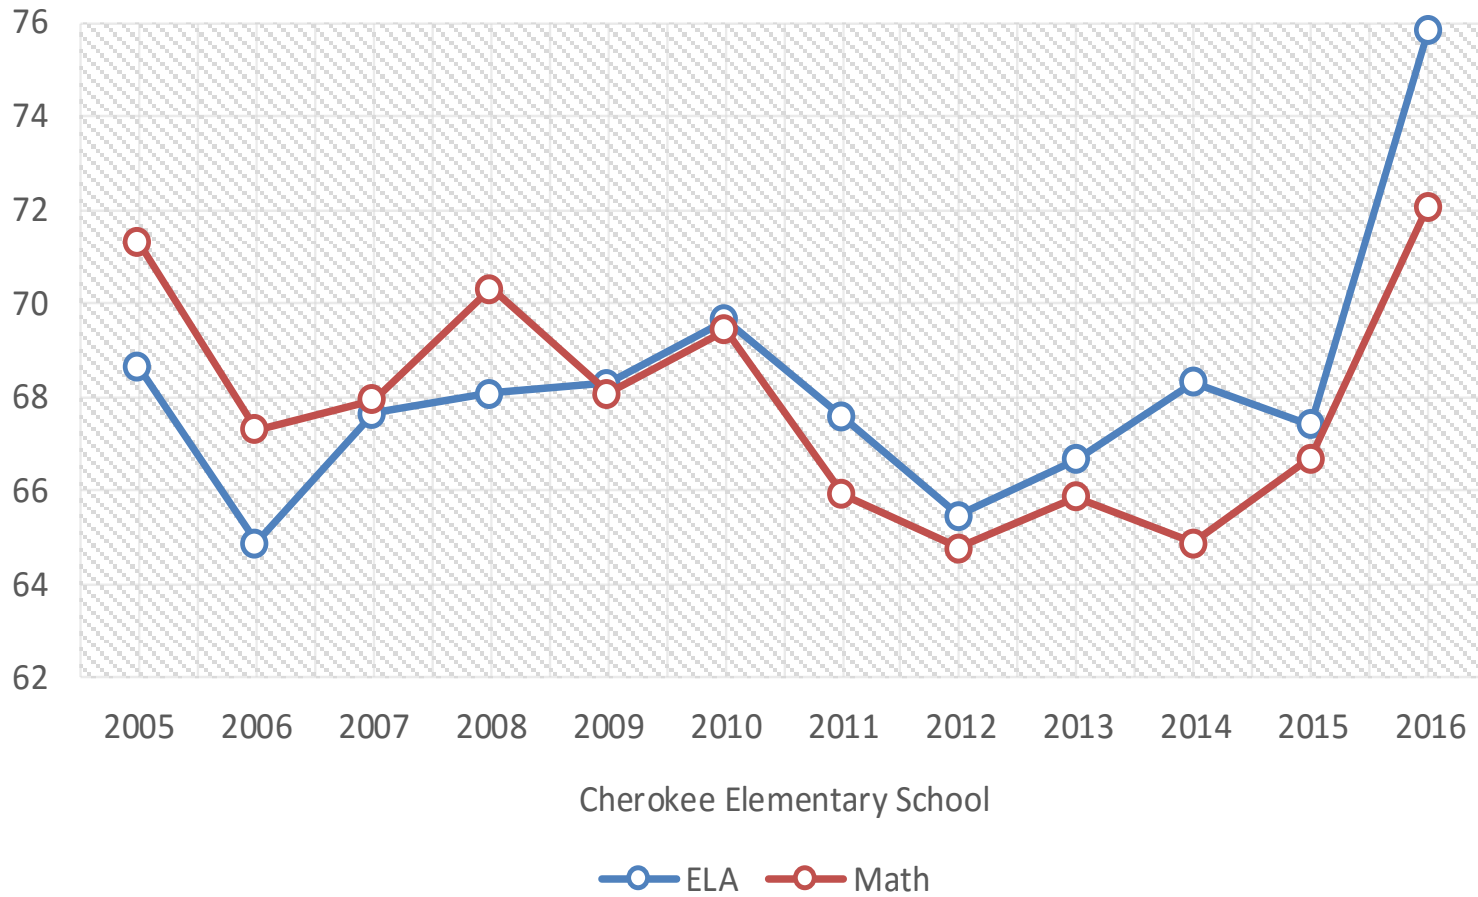

SCOTTSDALE UNIFIED SCHOOL DISTRICT STATE ASSESSMENT NORMAL CURVE EQUIVALENT TRENDS 2005-2016

K-5 ELEMENTARY

NORMAL CURVE EQUIVALENT TRENDS 2005-2016

K-5 ELEMENTARY

NORMAL CURVE EQUIVALENT TRENDS 2005-2016