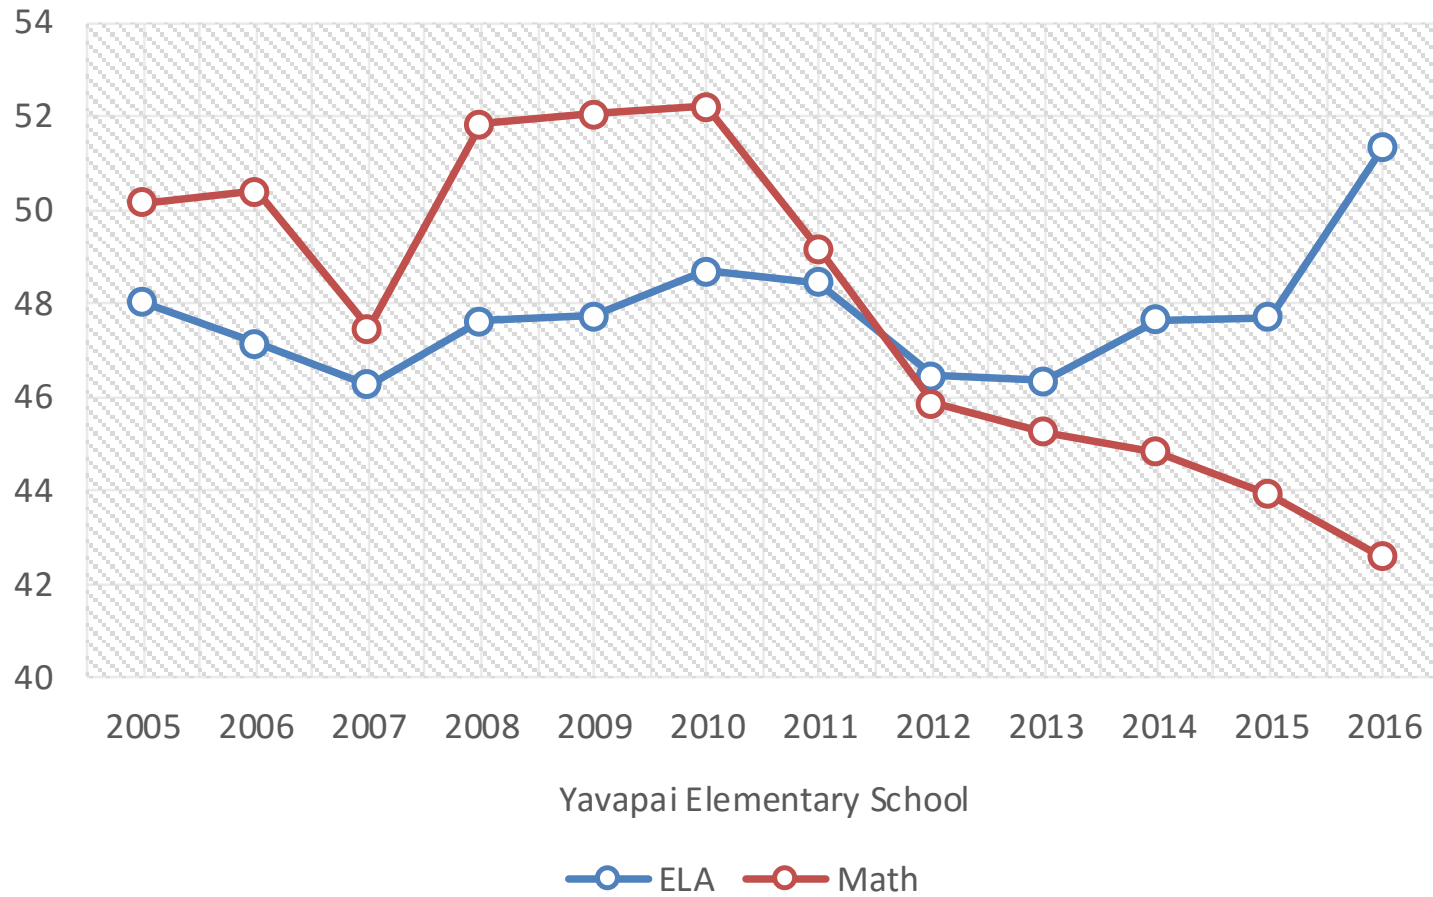

K-5 ELEMENTARY

NORMAL CURVE EQUIVALENT TRENDS 2005-2016

K-5 ELEMENTARY

NORMAL CURVE EQUIVALENT TRENDS 2005-2016

K-5 ELEMENTARY

NORMAL CURVE EQUIVALENT TRENDS 2005-2016

K-5 ELEMENTARY

NORMAL CURVE EQUIVALENT TRENDS 2005-2016

K-5 ELEMENTARY

NORMAL CURVE EQUIVALENT TRENDS 2005-2016

K-5 ELEMENTARY

Tonalea Elementary School

—○— ELA —○— Math

NORMAL CURVE EQUIVALENT TRENDS 2005-2016

K-5 ELEMENTARY

NORMAL CURVE EQUIVALENT TRENDS 2005-2016

K-5 ELEMENTARY

NORMAL CURVE EQUIVALENT TRENDS 2005-2016

K-8 ELEMENTARY

NORMAL CURVE EQUIVALENT TRENDS 2005-2016

K-8 ELEMENTARY

NORMAL CURVE EQUIVALENT TRENDS 2005-2016

K-8 ELEMENTARY

NORMAL CURVE EQUIVALENT TRENDS 2005-2016