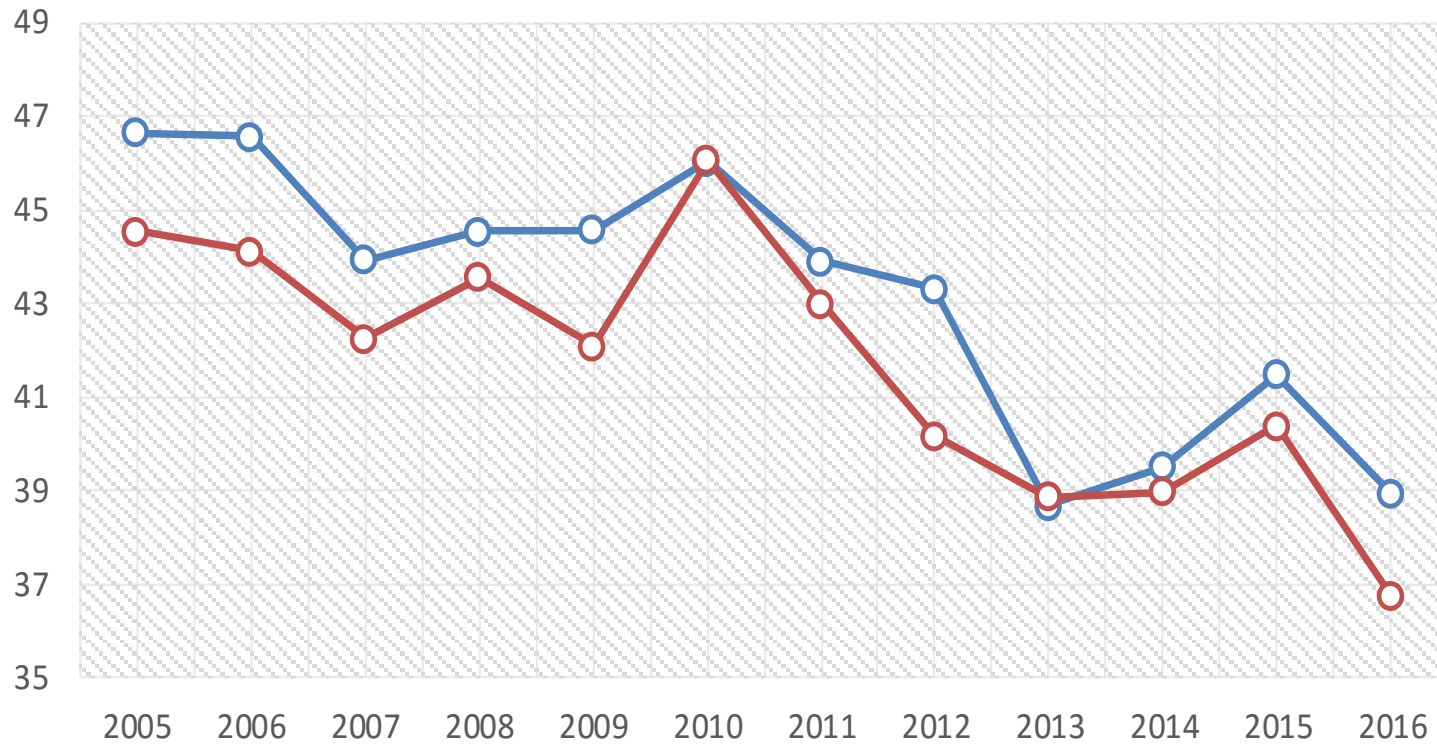

NORMAL CURVE EQUIVALENT TRENDS 2005-2016

HIGH SCHOOL

Coronado High School

—○— ELA —○— Math