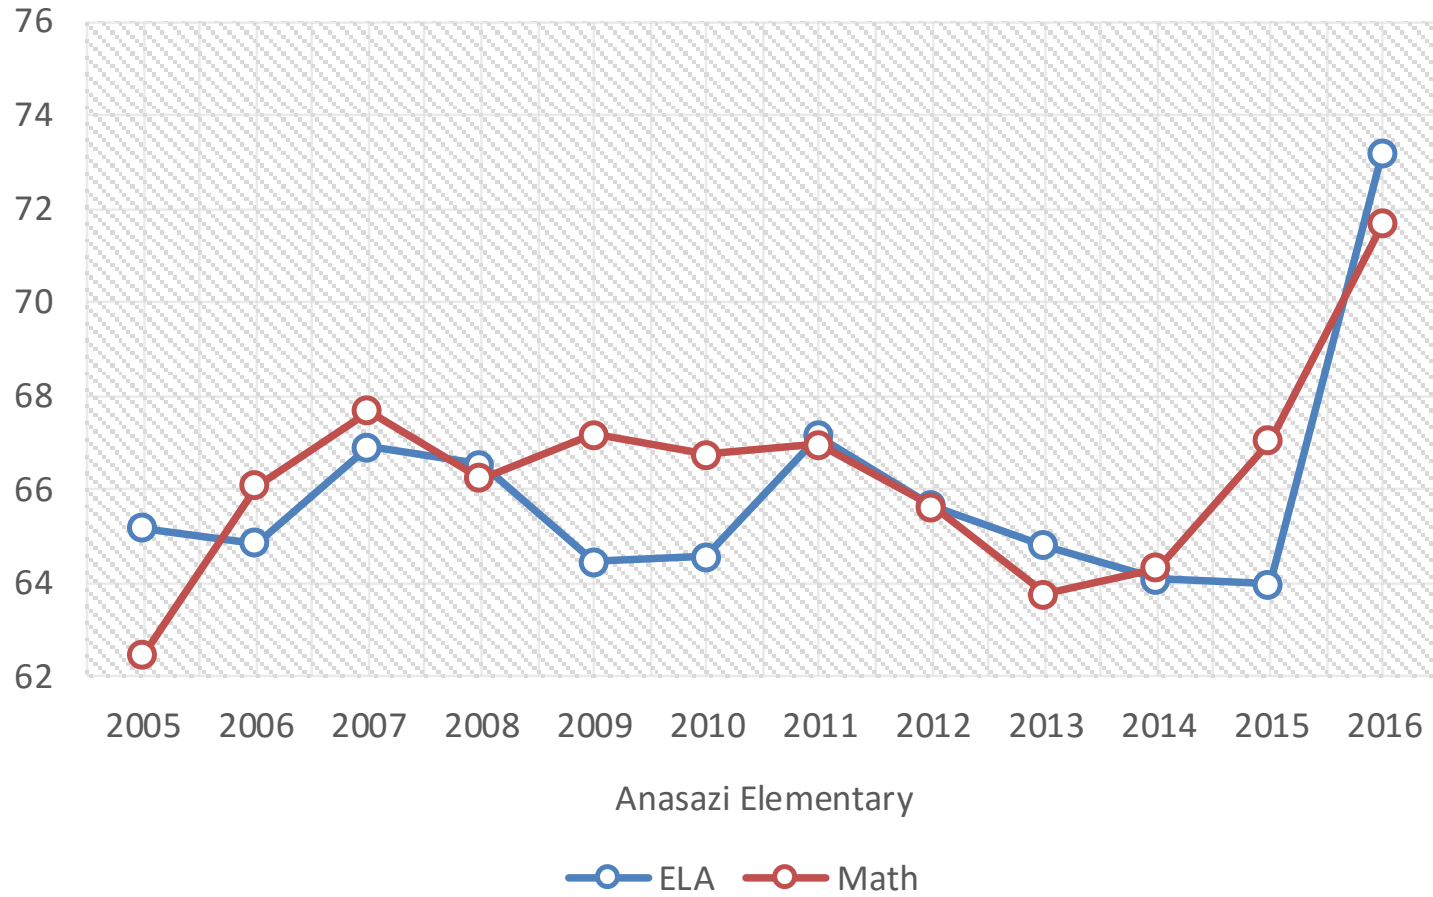

SCOTTSDALE UNIFIED SCHOOL DISTRICT STATE ASSESSMENT NORMAL CURVE EQUIVALENT TRENDS 2005-2016

K-5 ELEMENTARY

NORMAL CURVE EQUIVALENT TRENDS 2005-2016

K-5 ELEMENTARY

NORMAL CURVE EQUIVALENT TRENDS 2005-2016