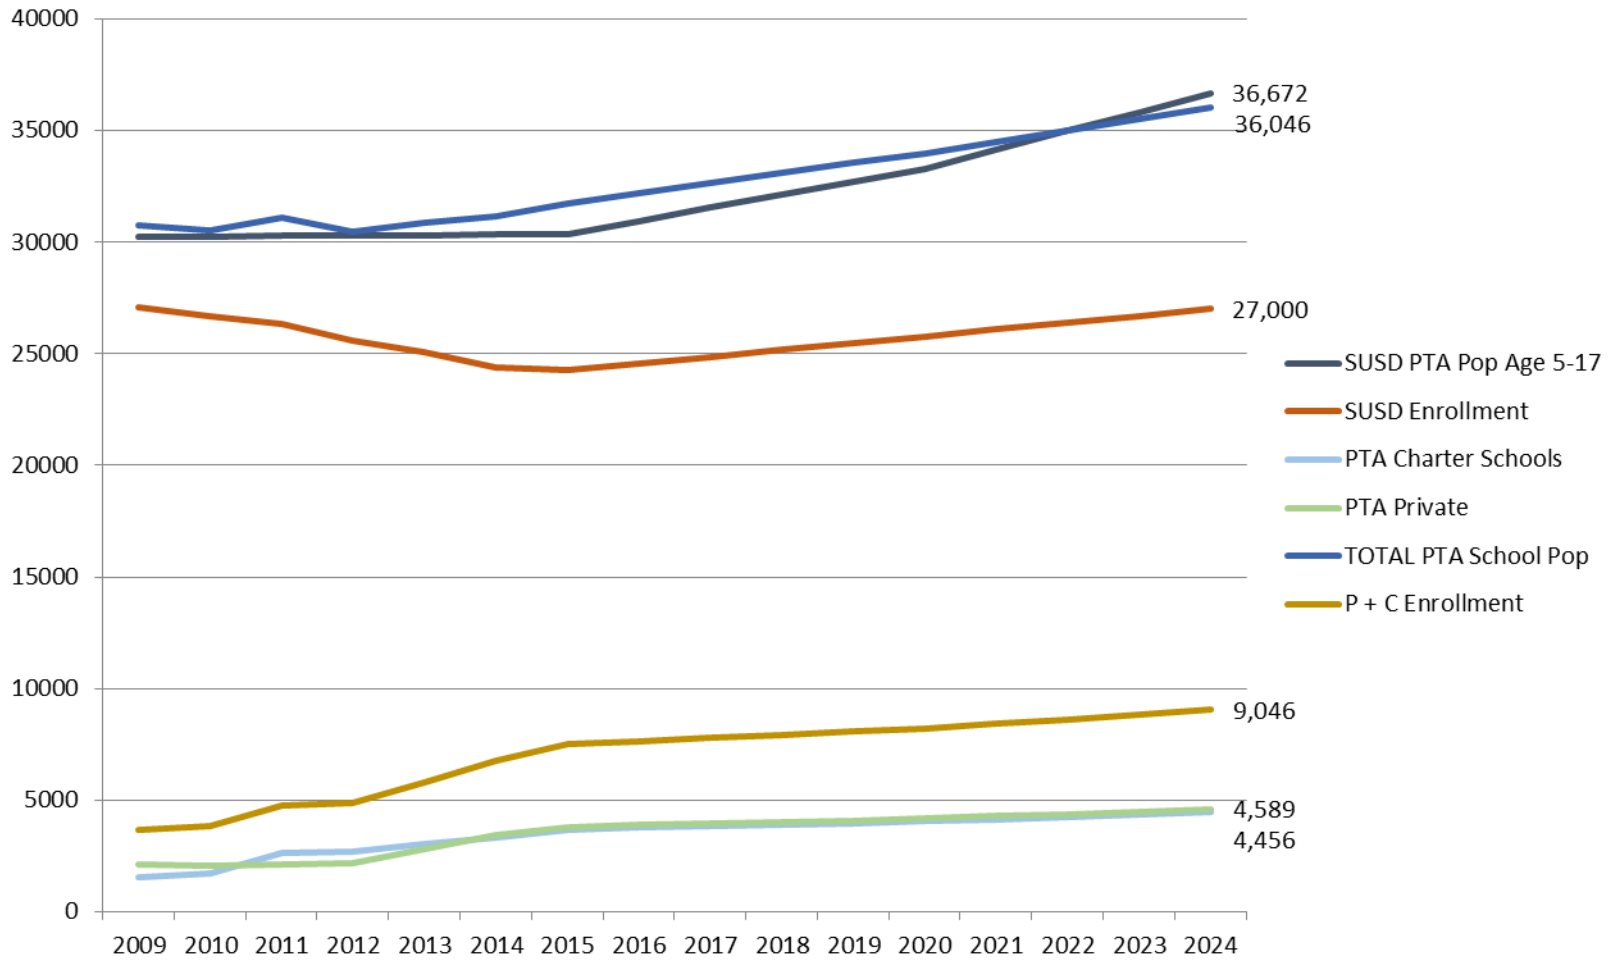

Projected Enrollment With Facility, Curriculum and Instructional Improvements