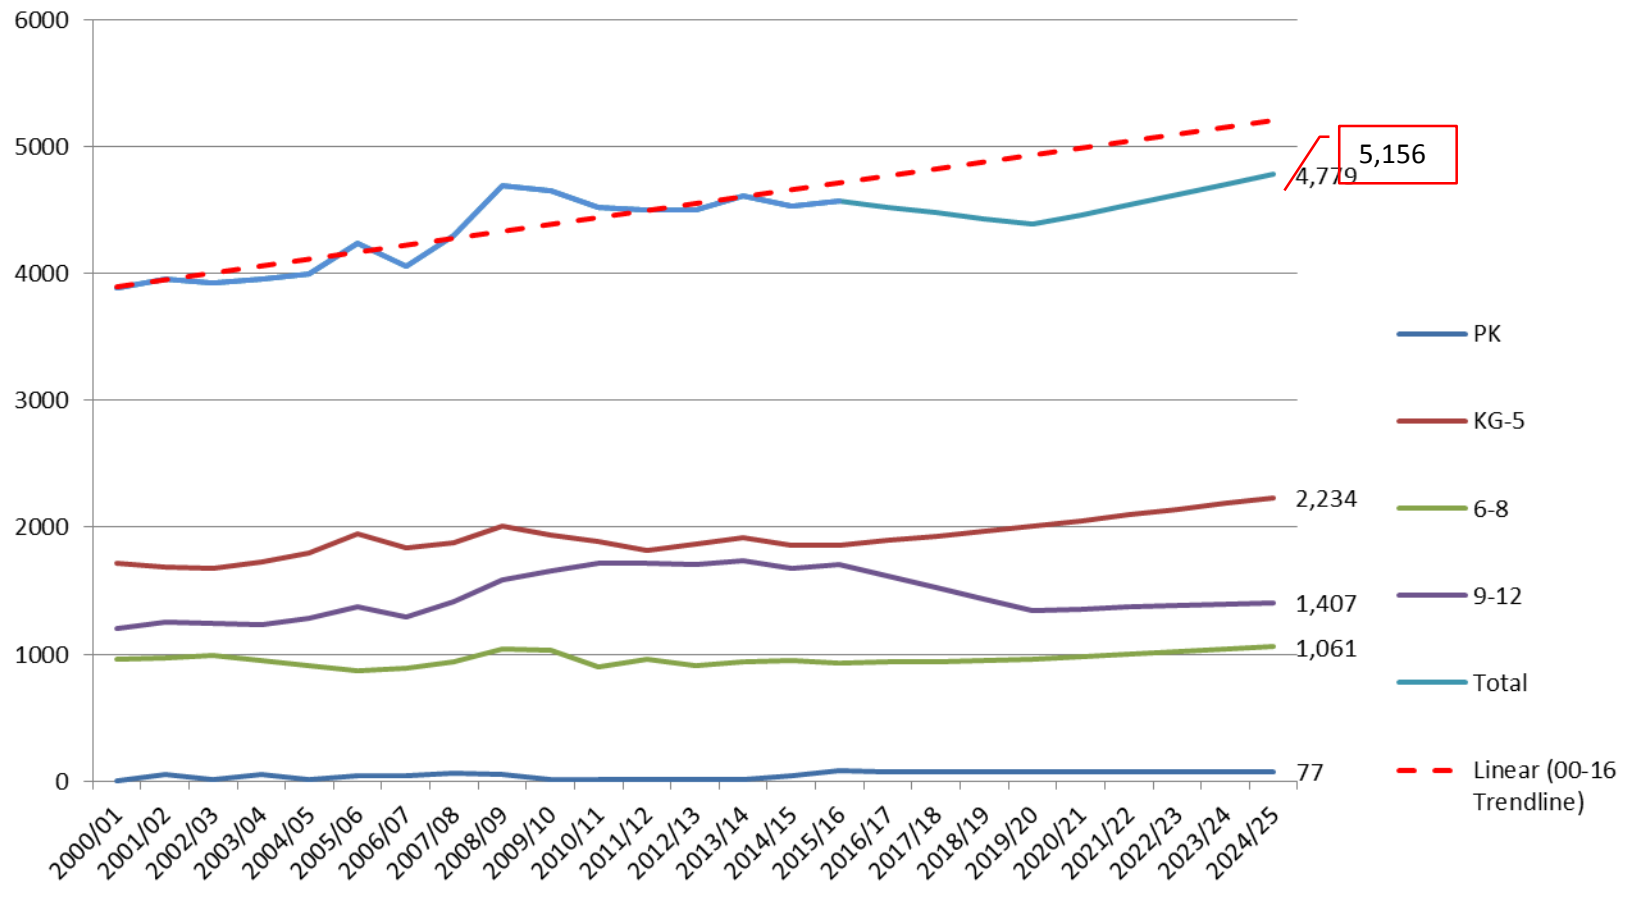

Arcadia HS PTA Historic and Projected Enrollment, 2000-2025