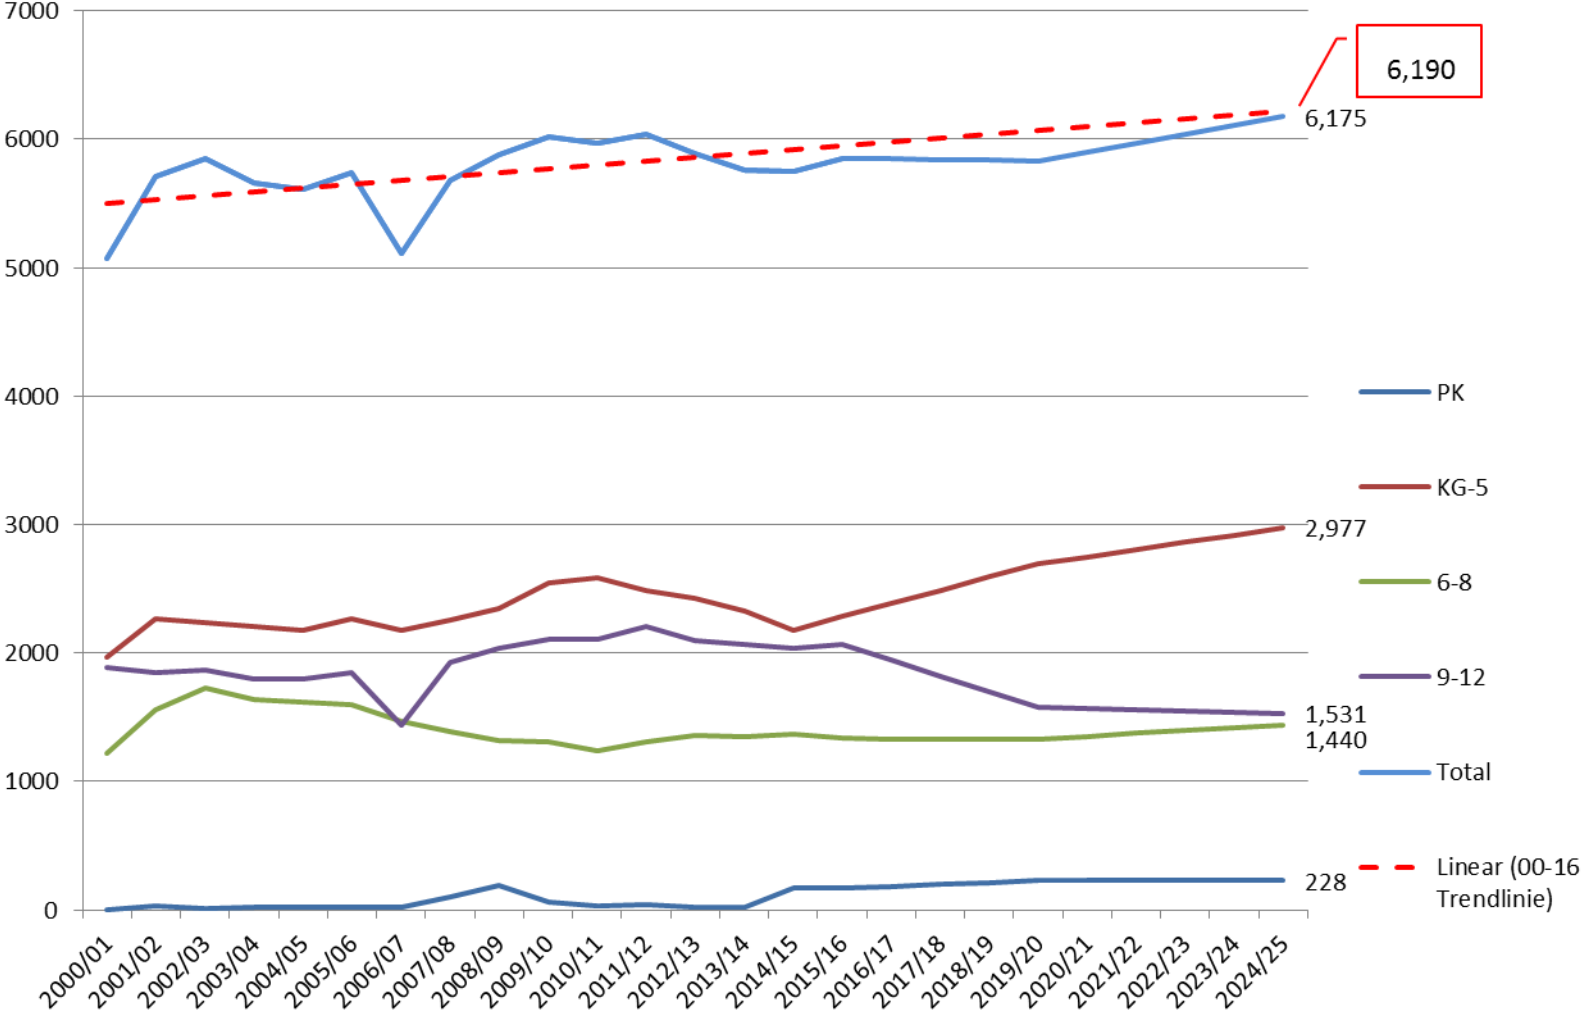

Projected PK Enrollment Summary

Area	Current Enrollment 2015/2016	Projected Enrollment 2024/2025	Annual	2015/16- 2024/25 Total
Chaparral	194	252	6	58
Desert Mountain	214	349	15	135
Saguaro	149	207	6	58
Arcadia	79	77	0	-2
Coronado	197	302	12	105
Total	833	1,187	39	354

Source: SUSD, THK Associates Inc.

Chaparral HS PTA Historic and Projected Enrollment, 2000-2025