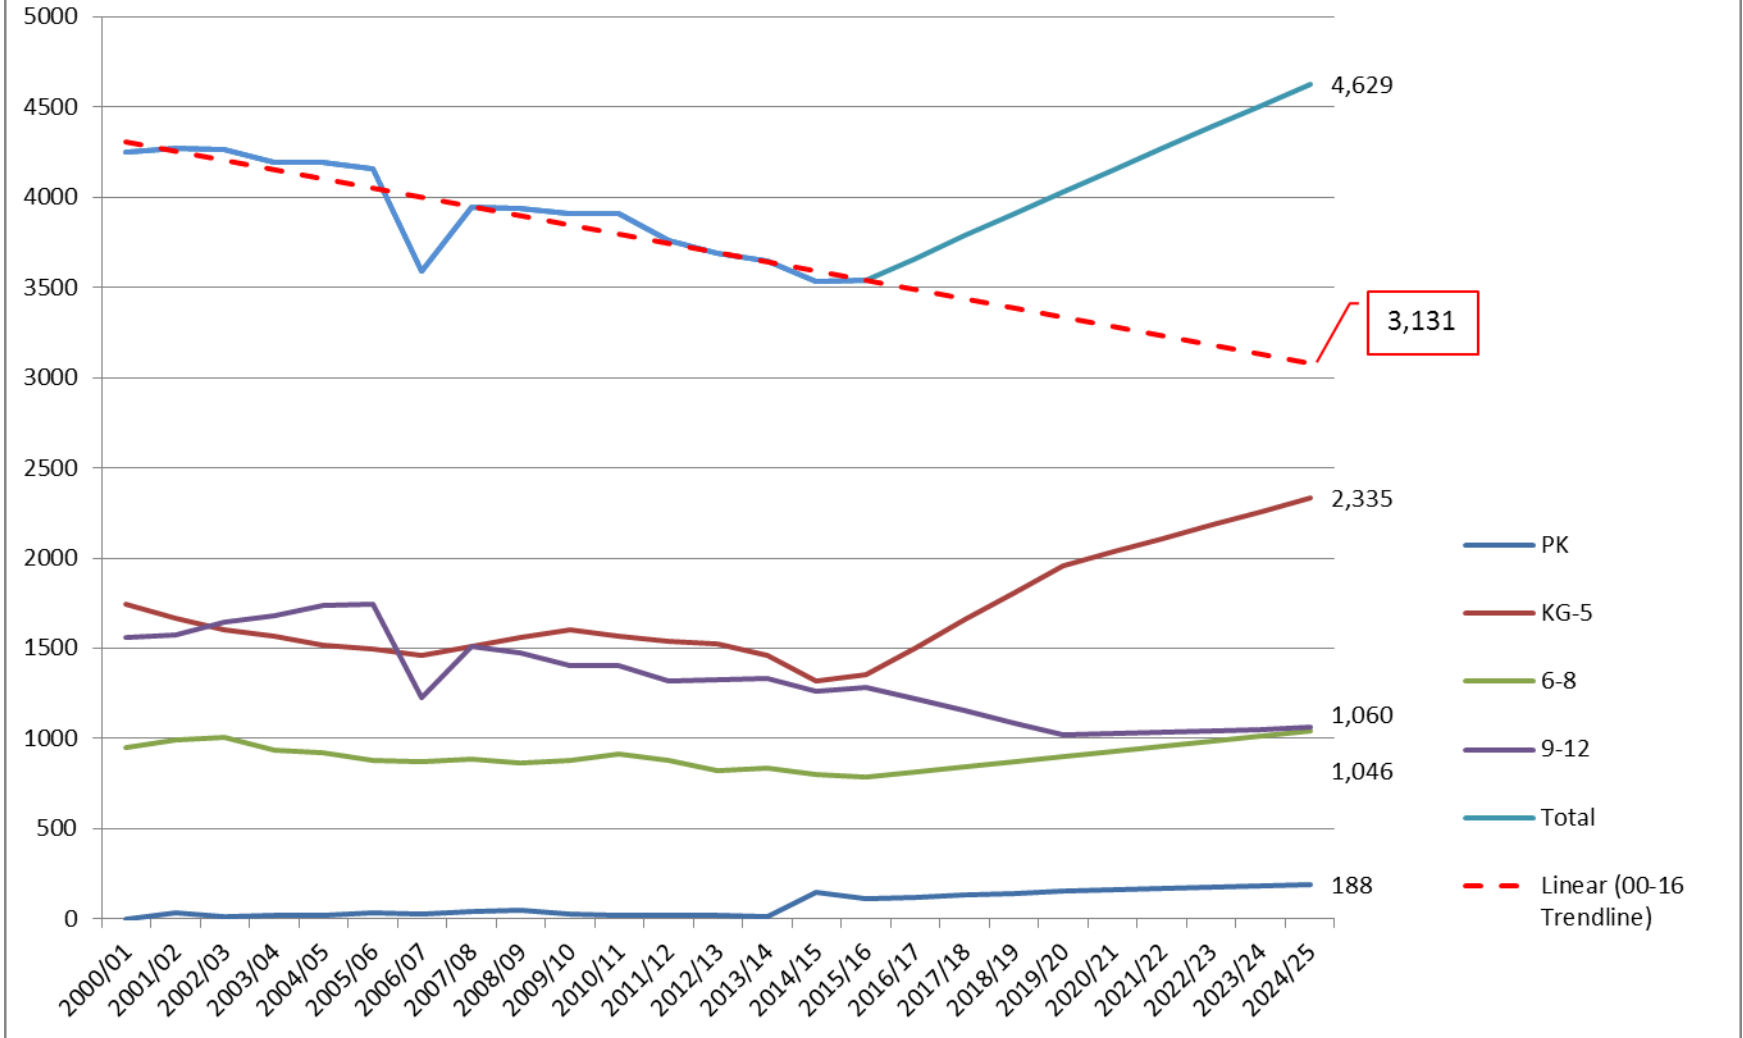

Source: SUSD, THK Associates Inc.

Chaparral HS PTA Historic and Projected Enrollment, 2000-2025

Desert Mountain HS PTA Historic and Projected Enrollment, 2000-2025

Saguaro HS PTA Historic and Projected Enrollment, 2000-2025