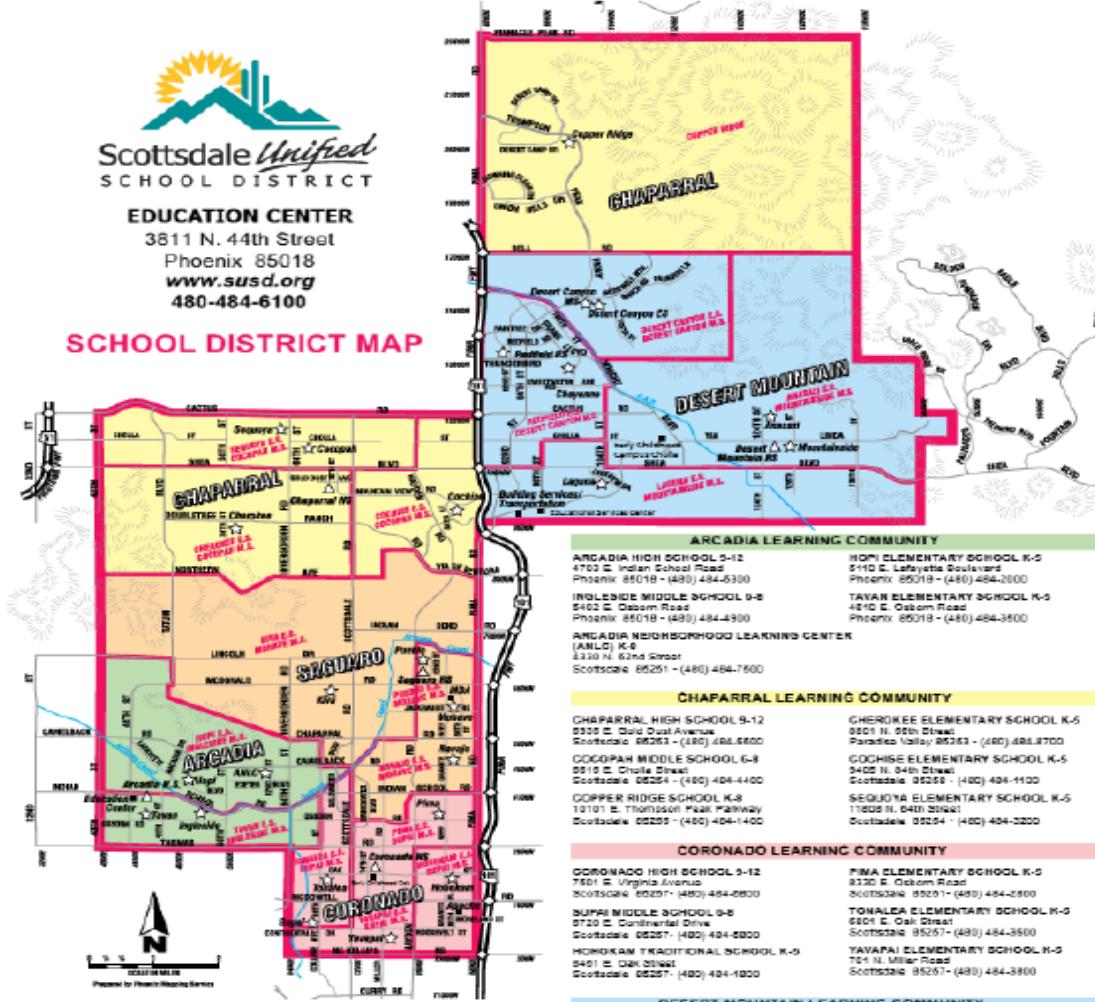

SCHOOL DISTRICT ENROLLMENT ANALYSIS

SCOTTSDALE UNIFIED SCHOOL DISTRICT
SCOTTSDALE, ARIZONA

PREPARED FOR:
SCOTTSDALE UNIFIED SCHOOL DISTRICT

Scottsdale Unified
SCHOOL DISTRICT

EDUCATION CENTER
3811 N. 44th Street
Phoenix 85018
www.susd.org
480-484-6100

SCHOOL DISTRICT MAP

SAGUARO LEARNING COMMUNITY

SAGUARO HIGH SCHOOL 9-12 6280 N. 92nd Street Scottsdale 85220 • (480) 484-7200	NAVAJO ELEMENTARY SCHOOL K-5 4520 N. Dryden Peak Road Scottsdale 85251 • (480) 484-2000
MORAYNE MIDDLE SCHOOL 6-8 9180 E. 125th Street Scottsdale 85220 • (480) 484-0200	PUSCLO ELEMENTARY SCHOOL K-5 8320 N. 83rd Street Scottsdale 85250 • (480) 484-3100
KIVA ELEMENTARY SCHOOL K-5 8211 E. McDonald Drive Paradise Valley 85262 • (480) 484-3200	