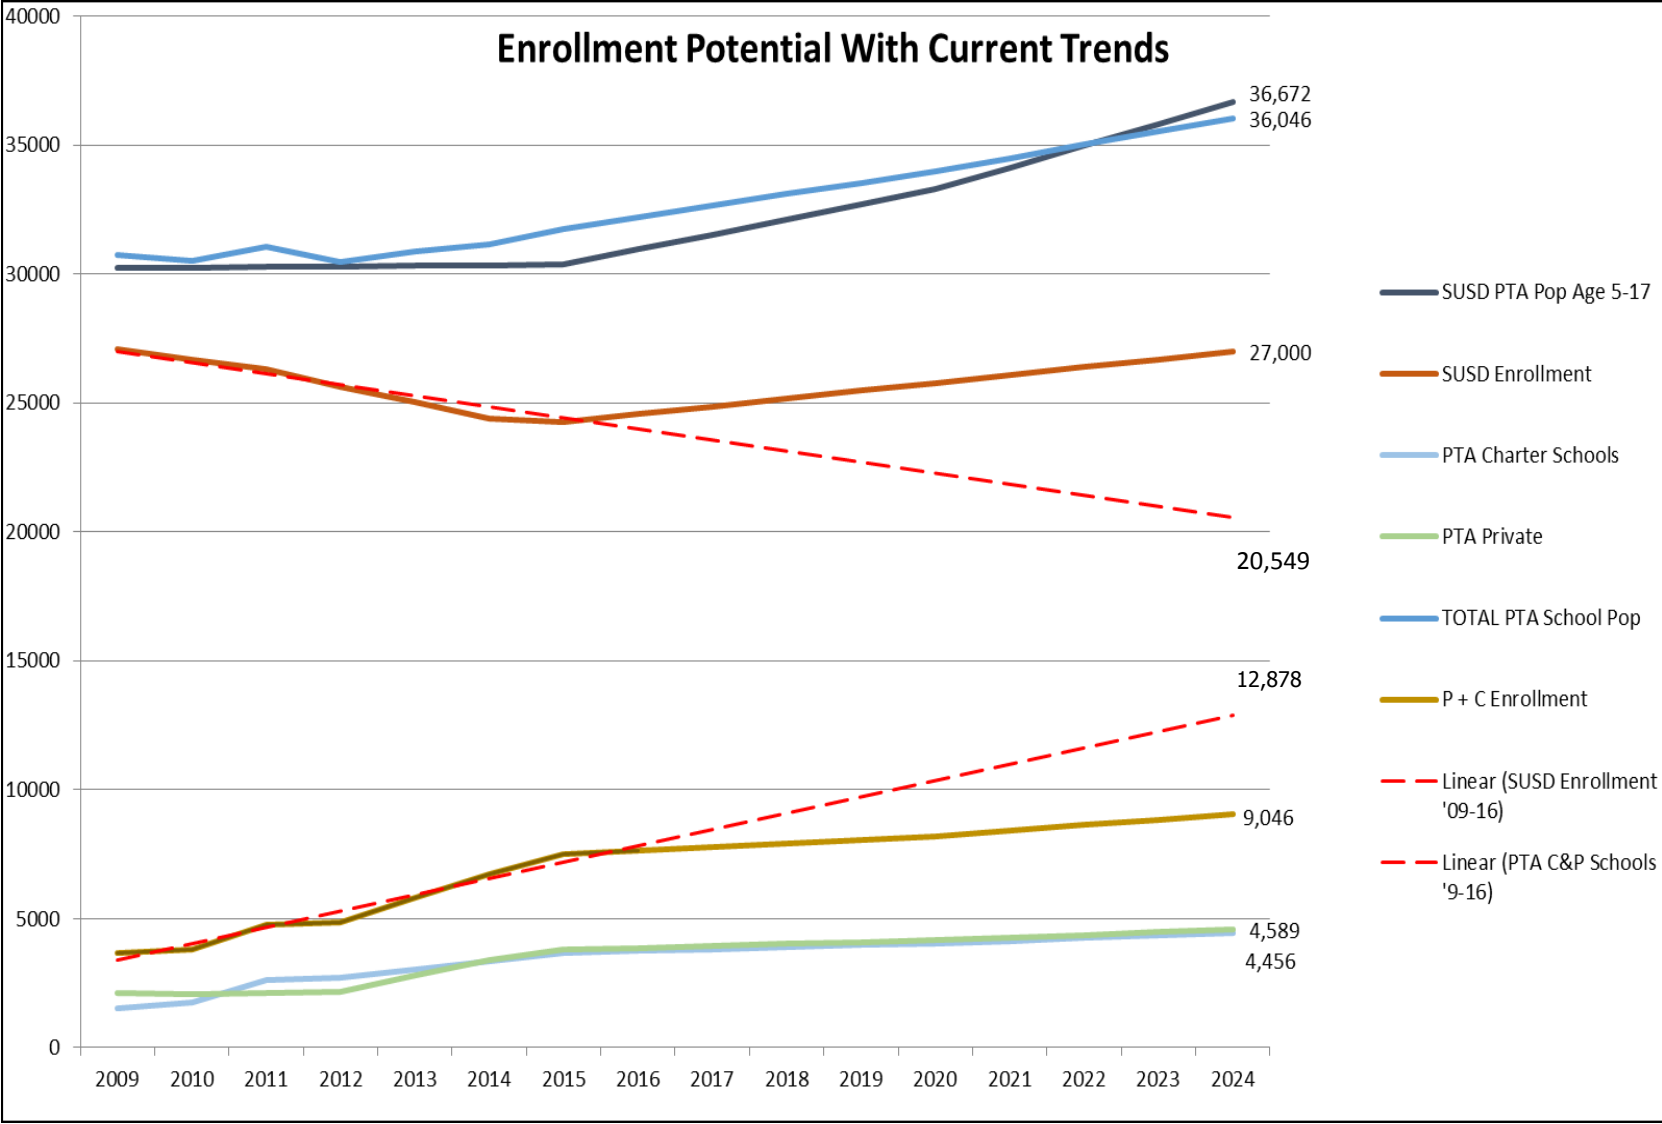

Enrollment Potential With Current Trends