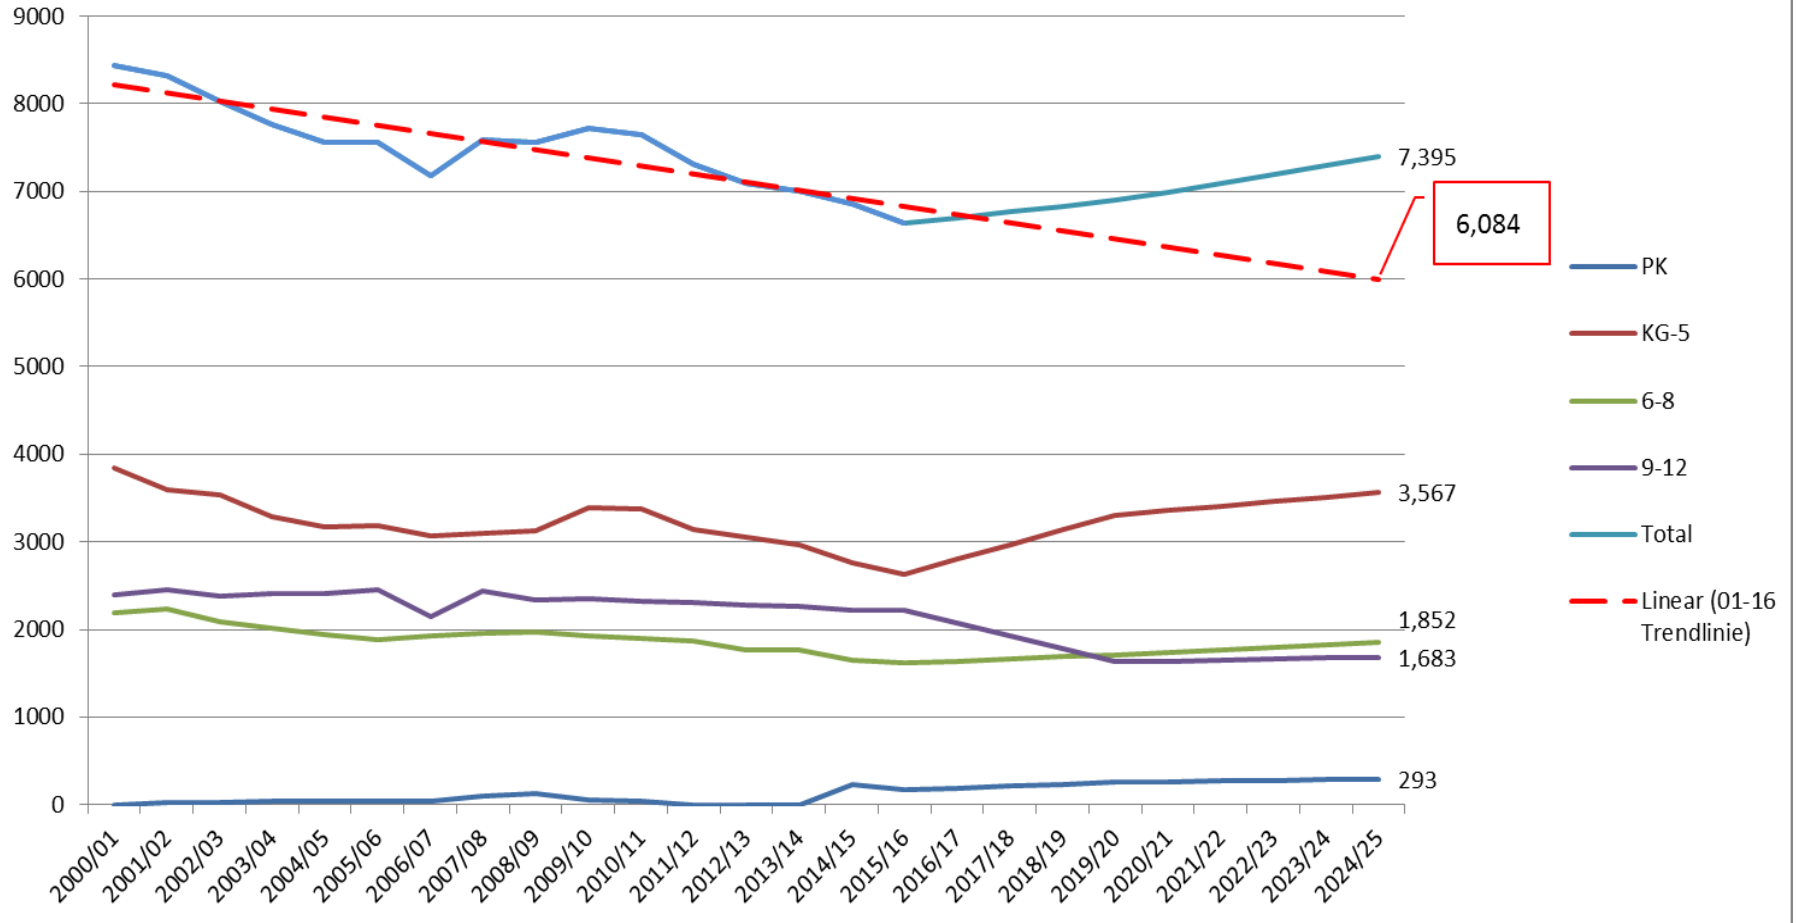

Desert Mountain HS PTA Historic and Projected Enrollment, 2000-2025