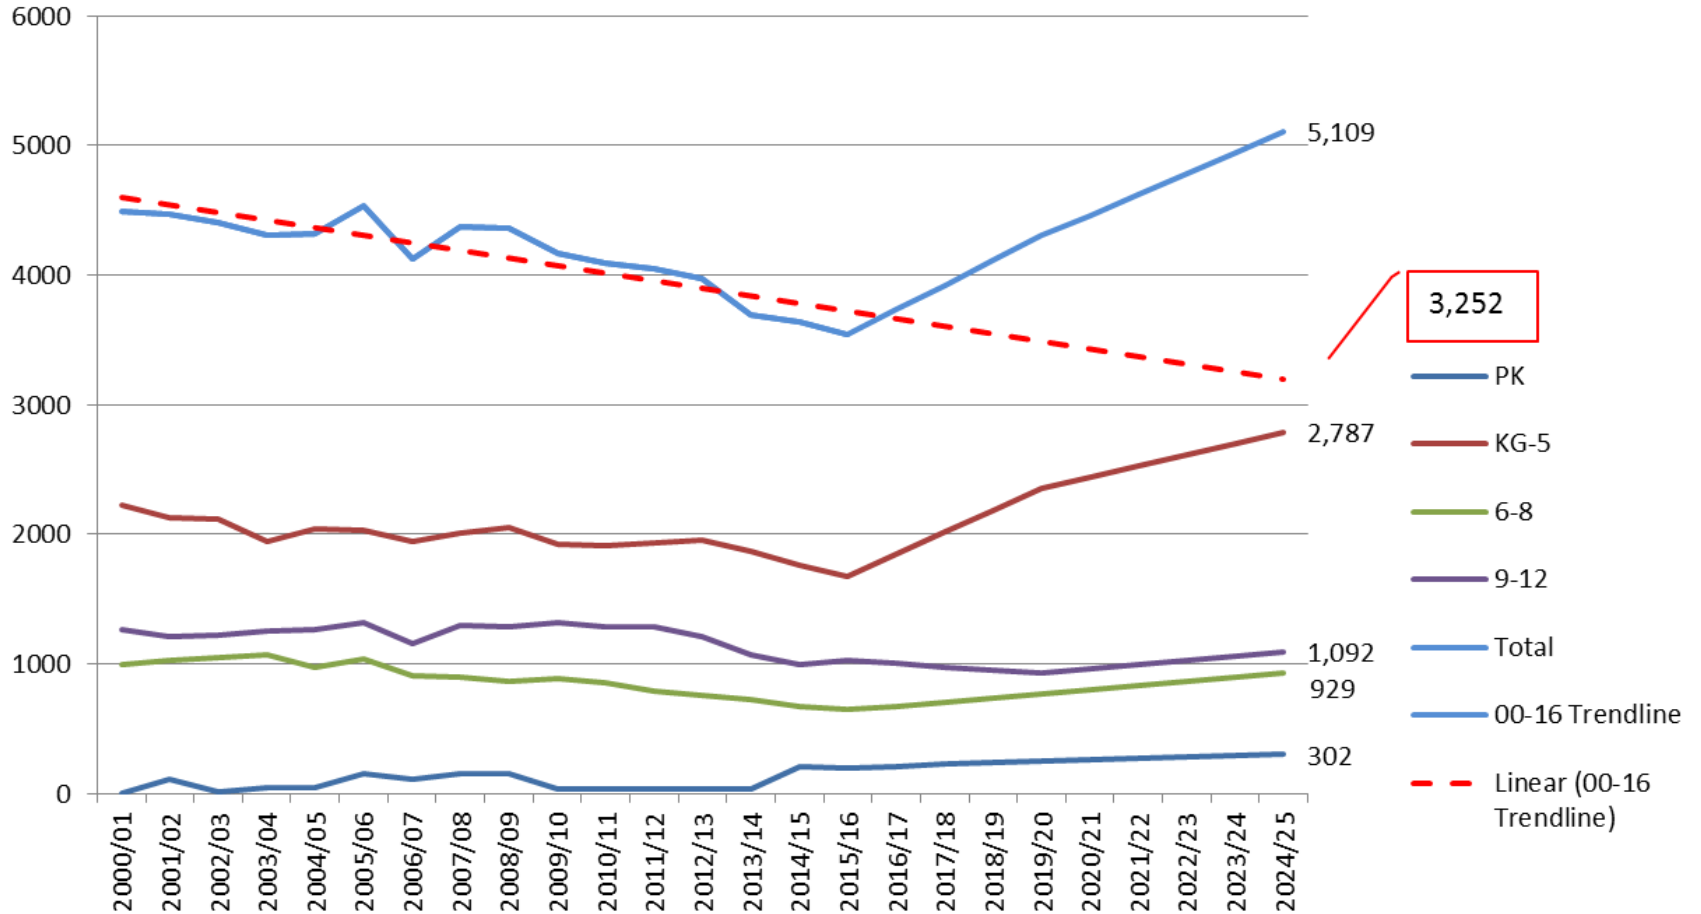

Coronado HS PTA Historic and Projected Enrollment, 2000-2025