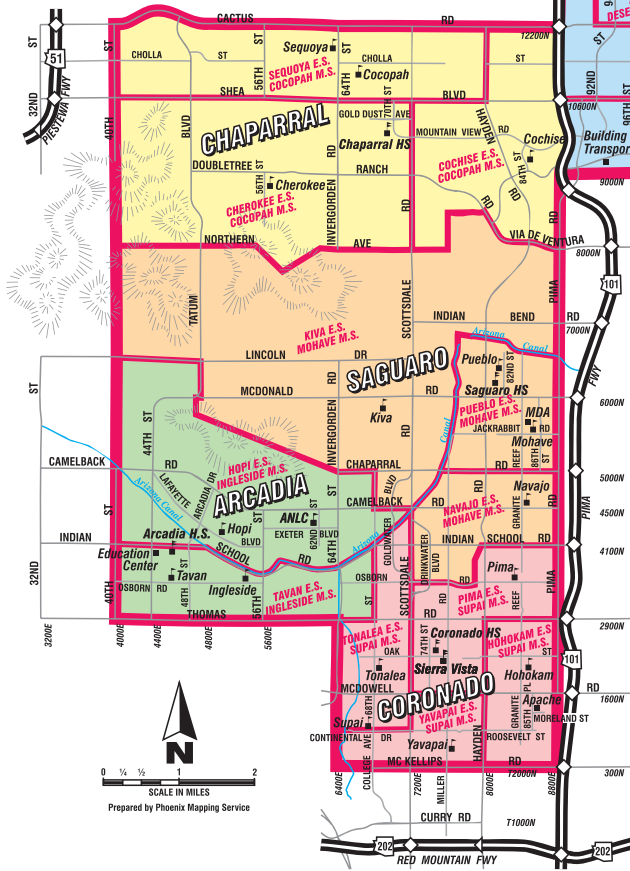

Scottsdale Unified SCHOOL DISTRICT

SCHOOL DISTRICT MAP

The Scottsdale school community inspires all students to be passionate learners and empowers them to fulfill their dreams.

EDUCATION CENTER

3811 N. 44th Street
Phoenix 85018
(Located in Arcadia Complex)
www.susd.org
480-484-6100

Prepared by Phoenix Mapping Service

MAP LEGEND

- | | |
|------------------------------------|------------------------------|
| Arcadia HS Attendance Area | High Schools |
| Chaparral HS Attendance Area | Middle or Elementary Schools |
| Coronado HS Attendance Area | District Buildings |
| Desert Mountain HS Attendance Area | District Boundary |
| Saguaro HS Attendance Area | Elementary School Boundary |

Revised June 2006

MOHAVE DISTRICT ANNEX (MDA)
8505 E. Valley View Road
Scottsdale 85250-6768
(Located in Saguaro Complex)

APACHE FACILITY
1201 N. 85th Place
Scottsdale 85257
(Located in Coronado Complex)