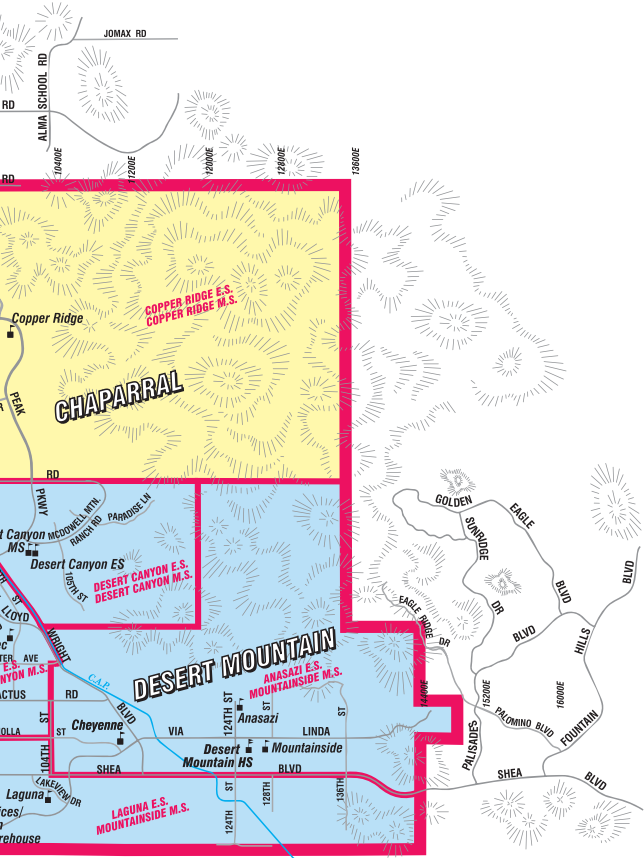

ARCADIA COMPLEX

ARCADIA HIGH SCHOOL 9-12
4703 E. Indian School Road
Phoenix 85018 • (480) 484-6300

INGLESIDE MIDDLE SCHOOL 6-8
5402 E. Osborn Road
Phoenix 85018 • (480) 484-4900

ARCADIA NEIGHBORHOOD LEARNING CENTER (ANLC) K-8
4330 N. 62nd Street
Scottsdale 85251 • (480) 484-7500

HOPI ELEMENTARY SCHOOL K-5
5110 E. Lafayette Boulevard
Phoenix 85018 • (480) 484-2000

TAVAN ELEMENTARY SCHOOL K-5
4610 E. Osborn Road
Phoenix 85018 • (480) 484-3500

CHAPARRAL COMPLEX

CHAPARRAL HIGH SCHOOL 9-12
6935 E. Gold Dust Avenue
Scottsdale 85253 • (480) 484-6500

COCOPAH MIDDLE SCHOOL 6-8
6615 E. Cholla Street
Scottsdale 85254 • (480) 484-4400

COPPER RIDGE SCHOOL K-8
10101 E. Thompson Peak Parkway
Scottsdale 85255 • (480) 484-1400

CHEROKEE ELEMENTARY SCHOOL K-5
6935 E. 56th Street
Paradise Valley 85253 • (480) 484-8700

COCHISE ELEMENTARY SCHOOL K-5
9405 N. 84th Street
Scottsdale 85258 • (480) 484-1100

SEQUOYA ELEMENTARY SCHOOL K-5
11808 N. 64th Street
Scottsdale 85254 • (480) 484-3200

CORONADO COMPLEX

CORONADO HIGH SCHOOL 9-12
2501 N. 74th Street
Scottsdale 85257 • (480) 484-6800

SIERRA VISTA ACADEMY 6-12
7501 E. Oak Street
Scottsdale 85257 • (480) 484-7900

SUPAI MIDDLE SCHOOL 7-8
6720 E. Continental Drive
Scottsdale 85257 • (480) 484-5800

HOHOKAM ELEMENTARY SCHOOL K-6
8451 E. Oak Street
Scottsdale 85257 • (480) 484-1800

PIMA ELEMENTARY SCHOOL K-6
8330 E. Osborn Road
Scottsdale 85251 • (480) 484-2800

TONALEA ELEMENTARY SCHOOL K-6
6801 E. Oak Street
Scottsdale 85257 • (480) 484-3600

YAVAPAI ELEMENTARY SCHOOL K-6
701 N. Miller Road
Scottsdale 85257 • (480) 484-3800

DESERT MOUNTAIN COMPLEX

DESERT MOUNTAIN HIGH SCHOOL 9-12
12575 E. Via Linda
Scottsdale 85259 • (480) 484-7000

DESERT CANYON MIDDLE SCHOOL 6-8
10203 E. McDowell Mtn. Ranch Road
Scottsdale 85259 • (480) 484-4600
(Located in Saguaro Complex)

MOUNTAINSIDE MIDDLE SCHOOL 6-8
11256 N. 126th Street
Scottsdale 85259 • (480) 484-5500

CHEYENNE TRADITIONAL SCHOOL K-8
11130 E. Cholla Street
Scottsdale 85259 • (480) 484-5600

ANASAZI ELEMENTARY SCHOOL K-5
12121 N. 124th Street
Scottsdale 85259 • (480) 484-7300

AZTEC ELEMENTARY SCHOOL K-5
10203 E. McDowell Mtn. Ranch Road
Scottsdale 85260 • (480) 484-7700

LAGUNA ELEMENTARY SCHOOL K-5
10475 E. Lakeview Drive
Scottsdale 85258 • (480) 484-2400

ZUNI ELEMENTARY SCHOOL K-5
9181 E. Redfield Road
Scottsdale 85260 • (480) 484-4000

SAGUARO COMPLEX

SAGUARO HIGH SCHOOL 9-12
6250 N. 82nd Street
Scottsdale 85250 • (480) 484-7200

DESERT CANYON MIDDLE SCHOOL 6-8
10203 E. McDowell Mtn. Ranch Road
Scottsdale 85259 • (480) 484-4600

MOHAVE MIDDLE SCHOOL 7-8
5520 N. 86th Street
Scottsdale 85250 • (480) 484-5200

DESERT CANYON ELEMENTARY SCHOOL K-5
10203 E. McDowell Mtn. Ranch Road
Scottsdale 85259 • (480) 484-1700

KIVA ELEMENTARY SCHOOL K-6
6911 E. McDonald Drive
Paradise Valley 85253 • (480) 484-2200

NAVAJO ELEMENTARY SCHOOL K-6
4525 N. Granite Reef Road
Scottsdale 85251 • (480) 484-2600