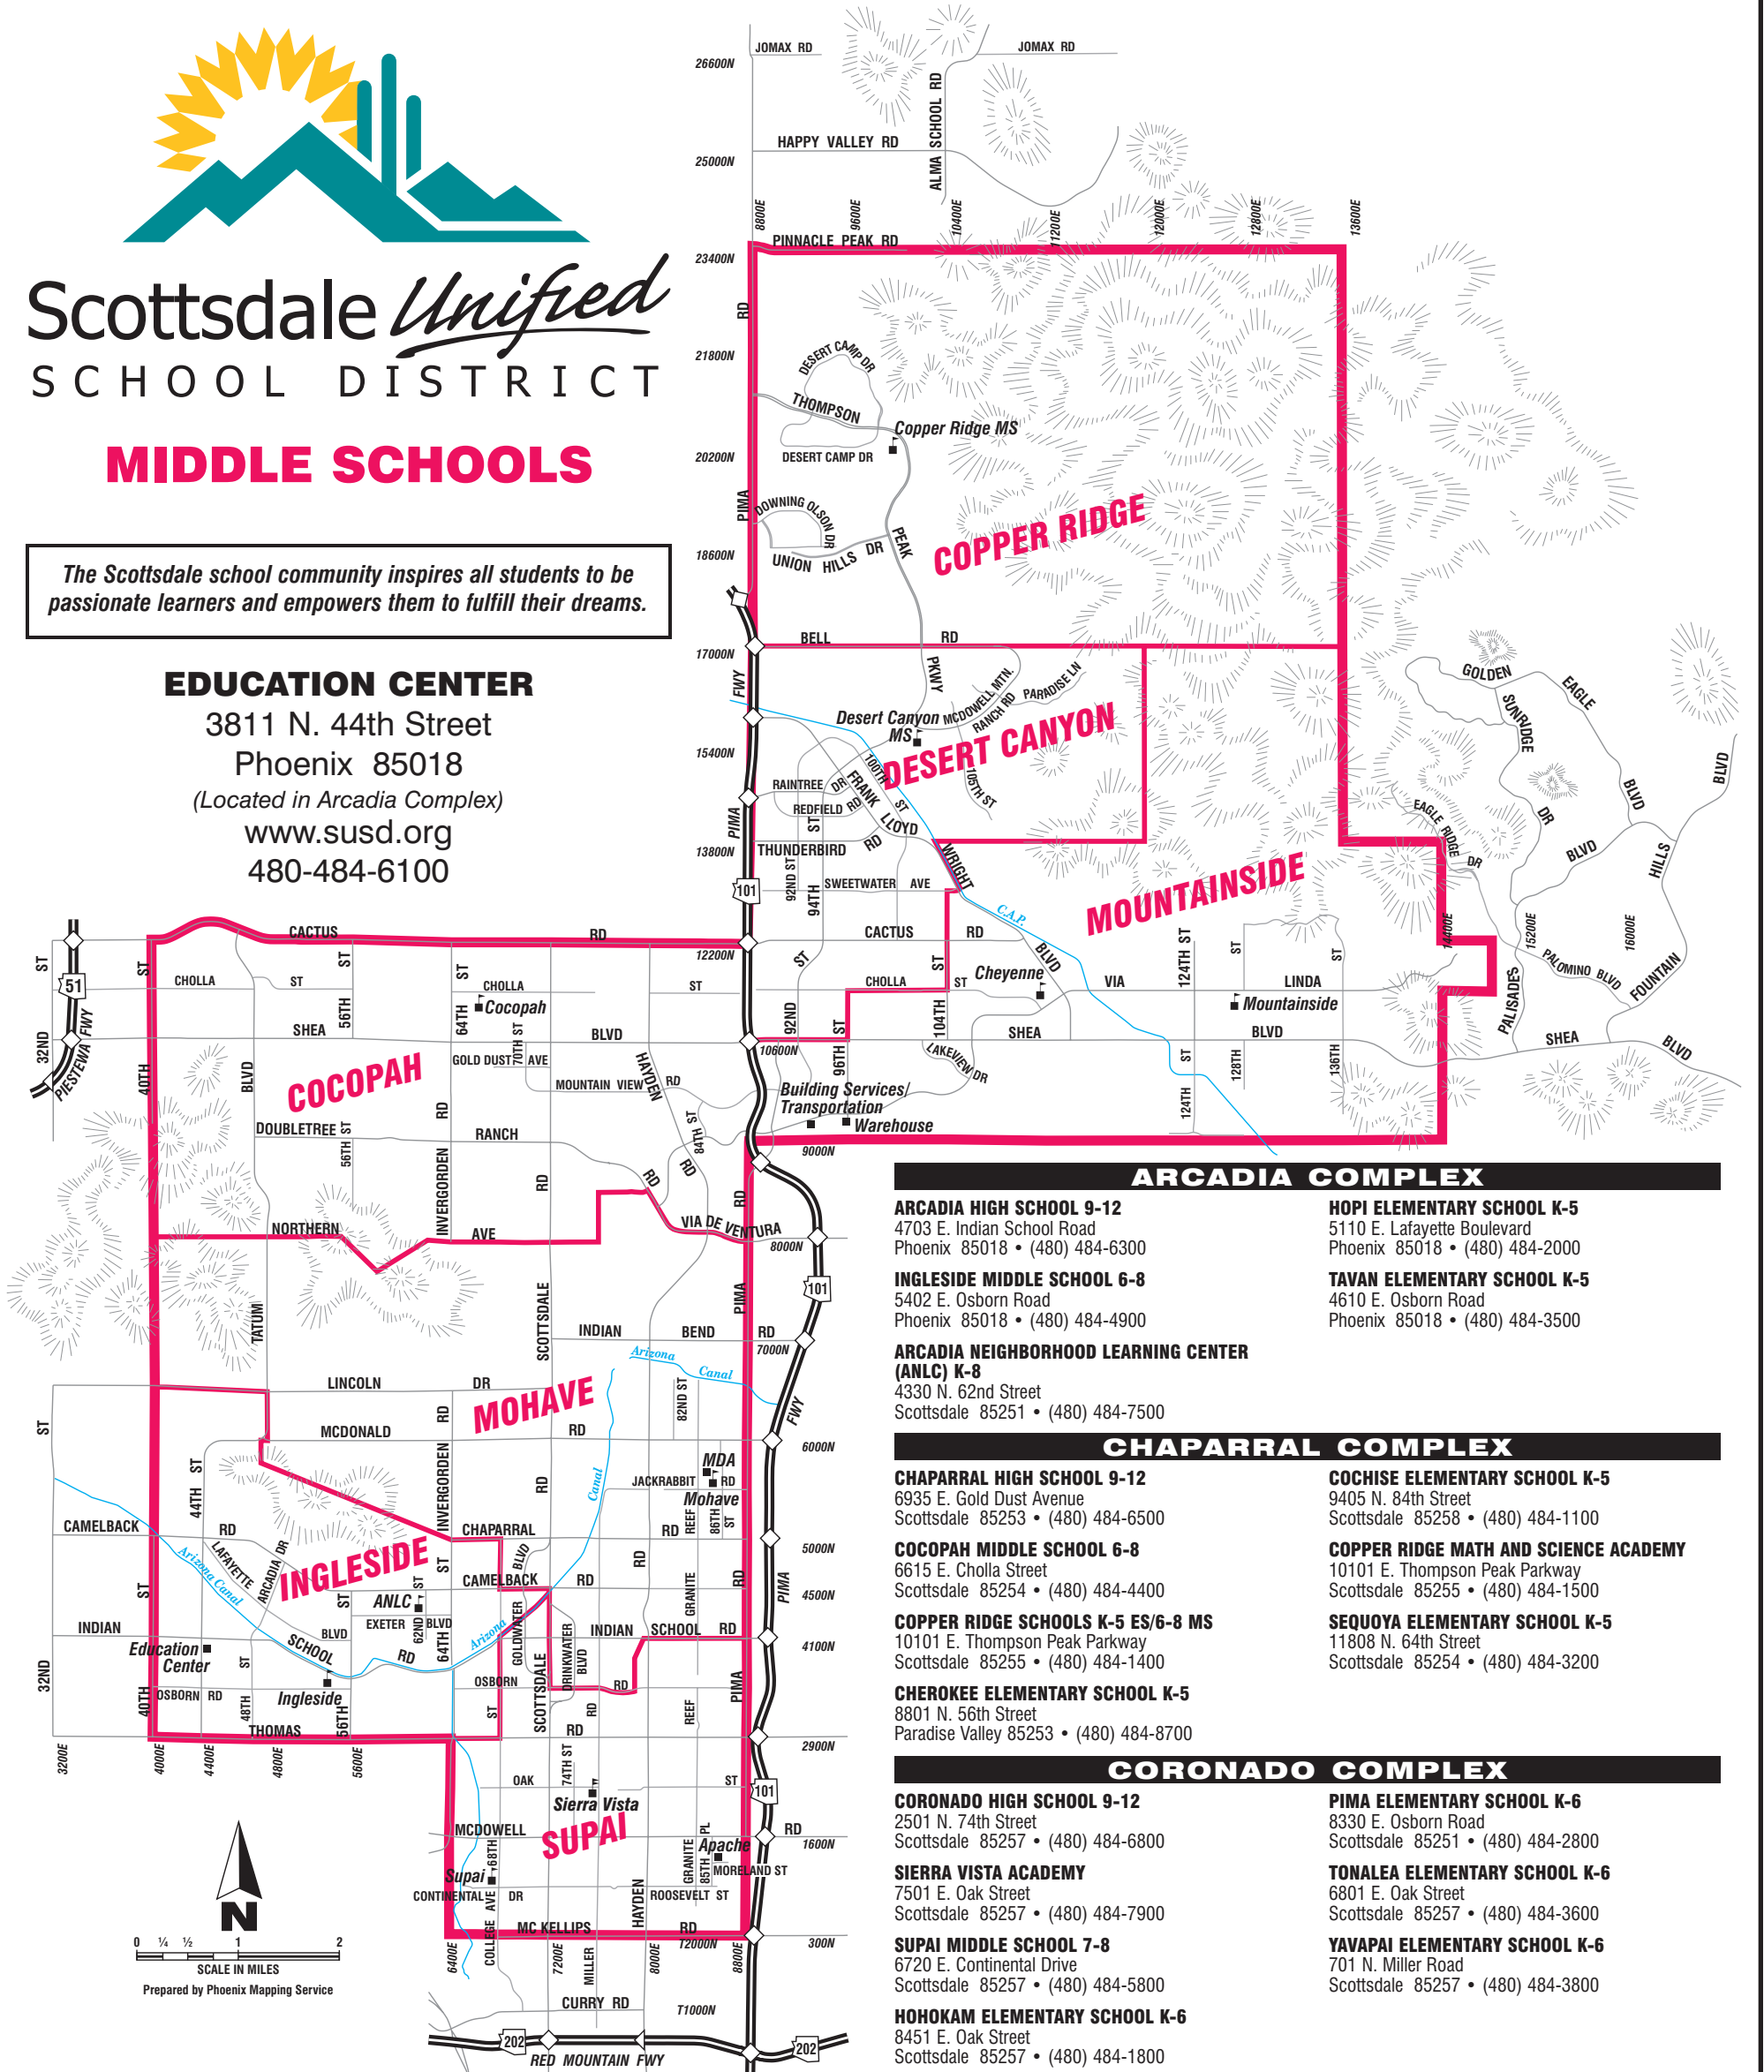

Scottsdale Unified SCHOOL DISTRICT

MIDDLE SCHOOLS

The Scottsdale school community inspires all students to be passionate learners and empowers them to fulfill their dreams.

EDUCATION CENTER

3811 N. 44th Street
Phoenix 85018
(Located in Arcadia Complex)
www.susd.org
480-484-6100

MAP LEGEND

- High Schools
- Middle or Elementary Schools
- District Buildings
- District Boundary
- Middle School Boundary

Revised June 2006

<p>MOHAVE DISTRICT ANNEX (MDA) 8505 E. Valley View Road Scottsdale 85250-6768 (Located in Saguaro Complex)</p> <p>APACHE FACILITY 1201 N. 85th Place Scottsdale 85257 (Located in Coronado Complex)</p>	<p>BUILDING SERVICES/TRANSPORTATION 9288 E. San Salvador Scottsdale 85258 (Located in Desert Mountain Complex)</p> <p>WAREHOUSE/FOOD SERVICES 9313 N. 95th Way Scottsdale 85258 (Located in Desert Mountain Complex)</p>
---	--